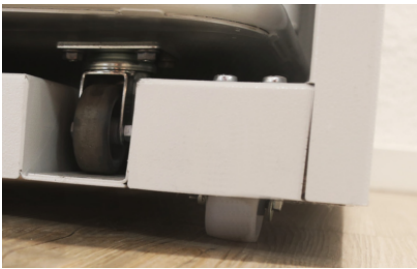

To enable you to shred documents in a continuous operation mode, the shredder has a powerful motor. This gives not only reliable continuous operation, but also a high level of shredding capacity.

The waste container can be easily removed and emptied.

It may be necessary to stop the machine immediately so we have equipped the device with an emergency off switch which, when activated, will do just this.