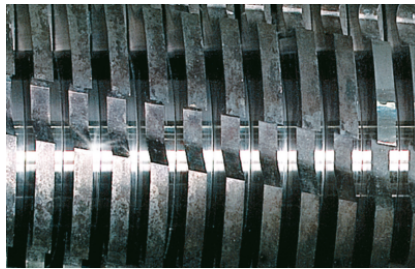

To enable you to shred documents in a continuous operation mode, the shredder has a powerful motor. This gives not only reliable continuous operation, but also a high level of shredding capacity.

The waste container can be easily removed and emptied.

It may be necessary to stop the machine immediately so we have equipped the device with an emergency off switch which, when activated, will do just this.