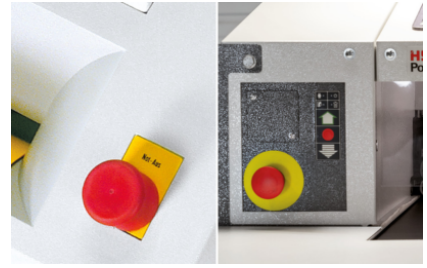

Описание:

The practical, fold-down storage

Clear signals showing the

Clear signals showing the

area on the heavy duty document shredder allows you to store your stacks of paper or continuous paper.

operating status of the heavy duty document shredder are vital. The functional operator control panel with an LED indicator provides this information very clearly.

operating status of the heavy duty document shredder are vital. The functional operator control panel with an LED indicator provides this information very clearly.

Описание:

To enable you to shred documents in a continuous operation mode, the shredder has a powerful motor. This gives not only reliable continuous operation, but also a high level of shredding capacity.

The waste container can be easily removed and emptied.

It may be necessary to stop the machine immediately so we have equipped the device with an emergency off switch which, when activated, will do just this.