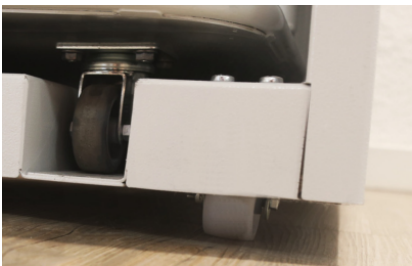

Описание:

To enable you to shred documents in a continuous operation mode, the shredder has a powerful motor. This gives not only reliable continuous operation, but also a high level of shredding capacity.

The waste container can be easily removed and emptied.

It may be necessary to stop the machine immediately so we have equipped the device with an emergency off switch which, when activated, will do just this.

We assumed that you just might want to move the device to a different place and so we designed it with castors!

The induction-hardened, solid steel cutting rollers are robust and ensure a high level of durability.