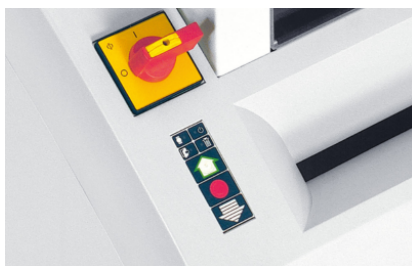

HSM Powerline 450.2 - 2 x 15 mm

Мощный и износостойкий. Данный уничтожитель больших объемов документов позаботится о безопасности информации в архивах или центрах уничтожения документов.

Спецификации

Номер товара:	1688144	EAN:	4026631025089
Тип резки:	частица	Размер резки:	-
Уровень секретности (DIN 66399 / ISO/IEC 21964):	E-4 F-2 O-4 P-5 T-5	Кол-во листов за раз (80 г/м²):	28 - 32
Автоподача в листах:	-	Уровень шума:	ca. 58 dB(A)
Рабочая ширина:	443 mm	Емкость корзины:	290 l
Количество листов в корзине:	-	Потребляемая мощность:	- W
Напряжение / частота:	400 V / 50 Hz	Ширина x Глубина x Высота:	752 x 668 x 1471 mm
Вес:	220 kg		

Описание:

The practical, fold-down storage

Clear signals showing the

Clear signals showing the

area on the heavy duty document shredder allows you to store your stacks of paper or continuous paper.

operating status of the heavy duty document shredder are vital. The functional operator control panel with an LED indicator provides this information very clearly.

operating status of the heavy duty document shredder are vital. The functional operator control panel with an LED indicator provides this information very clearly.

Описание:

To enable you to shred documents in a continuous operation mode, the shredder has a powerful motor. This gives not only reliable continuous operation, but also a high level of shredding capacity.

We assumed that you just might want to move the device to a different place and so we designed it with castors!

The induction-hardened, solid steel cutting rollers are robust and ensure a high level of durability.