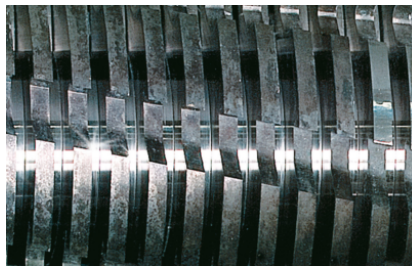

We assumed that you just might want to move the device to a different place and so we designed it with castors!

The induction-hardened, solid steel cutting rollers are robust and ensure a high level of durability.