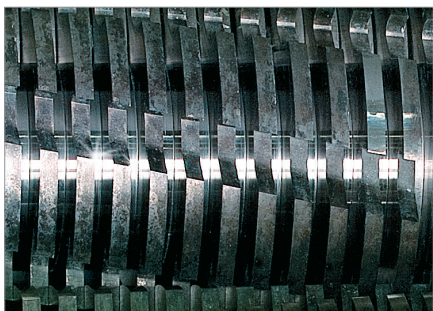

Монолитные стальные ножи

Монолитные стальные ножи изготовлены из закалённой стали.