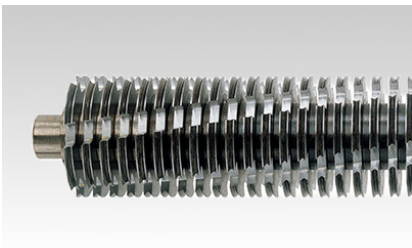

Los cilindros de corte de acero endurecido por inducción son resistentes a las grapas y los clips, y garantizan una larga vida útil.