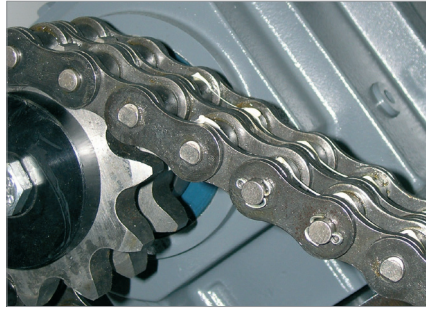

Continuous operation

Powerful drive allows continuous operation.