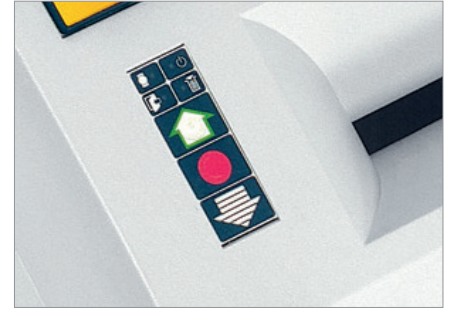

Product information

Clear signals showing the operating status of the heavy duty document shredder are vital. The functional operator control panel with an LED indicator provides this information very clearly.

HSM®

Specially hardened solid steel cutting rollers

The induction-hardened solid steel cutting rollers are wear-resistant and guarantee durability.

Continuous operation

Powerful drive allows continuous operation.

Functional operator control panel with LED indicator

Clear signals showing the operating status of the data shredder are vital. The functional operator control panel with an LED indicator provides this information very clearly.

Convenient working height

The height at which the data media is inserted into the shredder means working with it is easy and convenient.

User safety through emergency off switch

It may be necessary to stop the machine immediately so we have equipped the device with an emergency off switch.