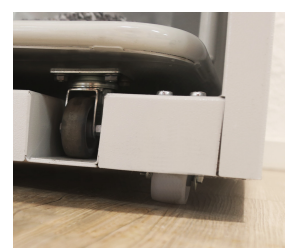

HSM Powerline 450.2 - 2 x 15 mm

HSM Powerline 450.2 heavy duty document shredder

Powerful and durable. This heavy duty document shredder provides for data security in archives or central stations for document shredding.

Product information

Clear signals showing the operating status of the heavy duty document shredder are vital. The functional operator control panel with an LED indicator provides this information very clearly.

The practical, fold-down storage area on the heavy duty document shredder allows you to store your stacks of paper or continuous paper.

We assumed that you just might want to move the device to a different place and so we designed it with castors!