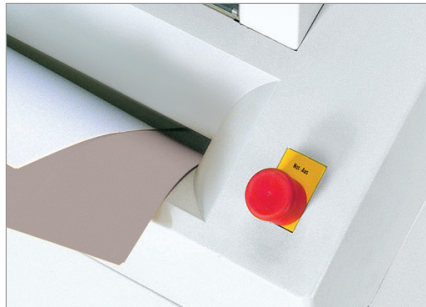

Product information

Clear signals showing the operating status of the heavy duty document shredder are vital. The functional operator control panel with an LED indicator provides this information very clearly.

HSM®

Specially hardened solid steel cutting rollers

The induction-hardened solid steel cutting rollers are wear-resistant and guarantee durability.

Continuous operation

Powerful drive allows continuous operation.

Functional operator control panel with LED indicator

Clear signals showing the operating status of the data shredder are vital. The functional operator control panel with an LED indicator provides this information very clearly.

Convenient working height

The height at which the data media is inserted into the shredder means working with it is easy and convenient.

User safety through emergency off switch

It may be necessary to stop the machine immediately so we have equipped the device with an emergency off switch.