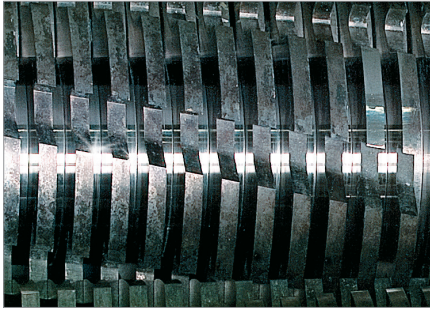

Specially hardened solid steel cutting rollers

The induction-hardened solid steel cutting rollers are wear-resistant and guarantee durability.