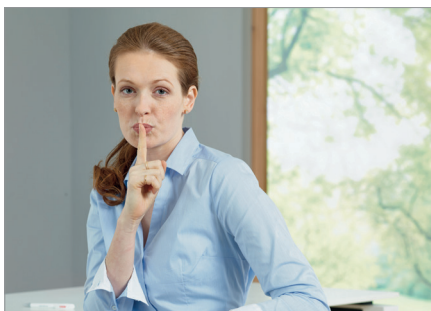

Quiet operation

The quiet operating mode minimises noise development in the workplace which is an important consideration for your staff.