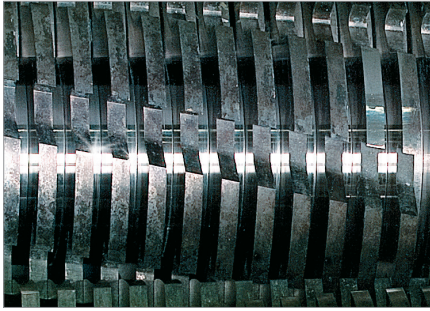

Product information

We have integrated an automatic oiler into the device which will ensure it runs smoothly, giving you a consistently high cutting capacity and quality.

The device can be used on a mobile basis and has smooth-running, stable castors with a parking brake.

The induction-hardened, solid steel cutting rollers are robust and ensure a high level of durability.

Specially hardened solid steel cutting rollers

The induction-hardened solid steel cutting rollers are wear-resistant and guarantee durability.