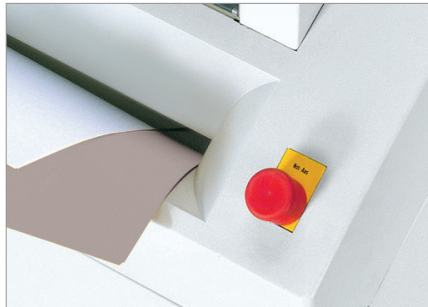

Product information

Clear signals showing the operating status of the heavy duty document shredder are vital. The functional operator control panel with an LED indicator provides this information very clearly.

Specially hardened solid steel cutting rollers

The induction-hardened solid steel cutting rollers are wear-resistant and guarantee durability.

Continuous operation

Powerful drive allows continuous operation.

Functional operator control panel with LED indicator

Clear signals showing the operating status of the data shredder are vital. The functional operator control panel with an LED indicator provides this information very clearly.

Convenient working height

The height at which the data media is inserted into the shredder means working with it is easy and convenient.

User safety through emergency off switch

It may be necessary to stop the machine immediately so we have equipped the device with an emergency off switch.