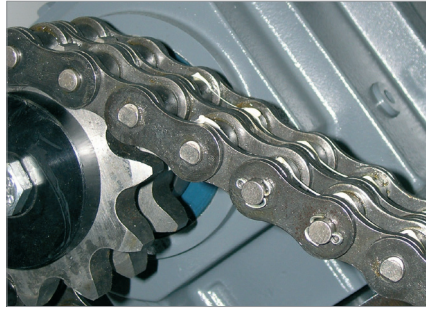

HSM Powerline FA 500.3 - 3.9 x 40 mm

HSM Powerline FA 500.3 heavy duty document shredder

The top model of the HSM Powerline heavy duty document shredder range. This powerhouse is perfect for the shredding of large quantities in archives or central document shredding stations.

Product information

We have integrated an automatic oiler into the device which will ensure it runs smoothly, giving you a consistently high cutting capacity and quality.

The device can be used on a mobile basis and has smooth-running, stable castors with a parking brake.

The induction-hardened, solid steel cutting rollers are robust and ensure a high level of durability.

HSM®

Specially hardened solid steel cutting rollers

The induction-hardened solid steel cutting rollers are wear-resistant and guarantee durability.

Continuous operation

Powerful drive allows continuous operation.

Functional operator control panel with LED indicator

Clear signals showing the operating status of the data shredder are vital. The functional operator control panel with an LED indicator provides this information very clearly.