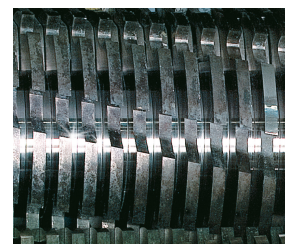

HSM Powerline FA 500.3 - 3.9 x 40 mm

HSM Powerline FA 500.3 heavy duty document shredder

The top model of the HSM Powerline heavy duty document shredder range. This powerhouse is perfect for the shredding of large quantities in archives or central document shredding stations.

Product information

We have integrated an automatic oiler into the device which will ensure it runs smoothly, giving you a consistently high cutting capacity and quality.

The device can be used on a mobile basis and has smooth-running, stable castors with a parking brake.